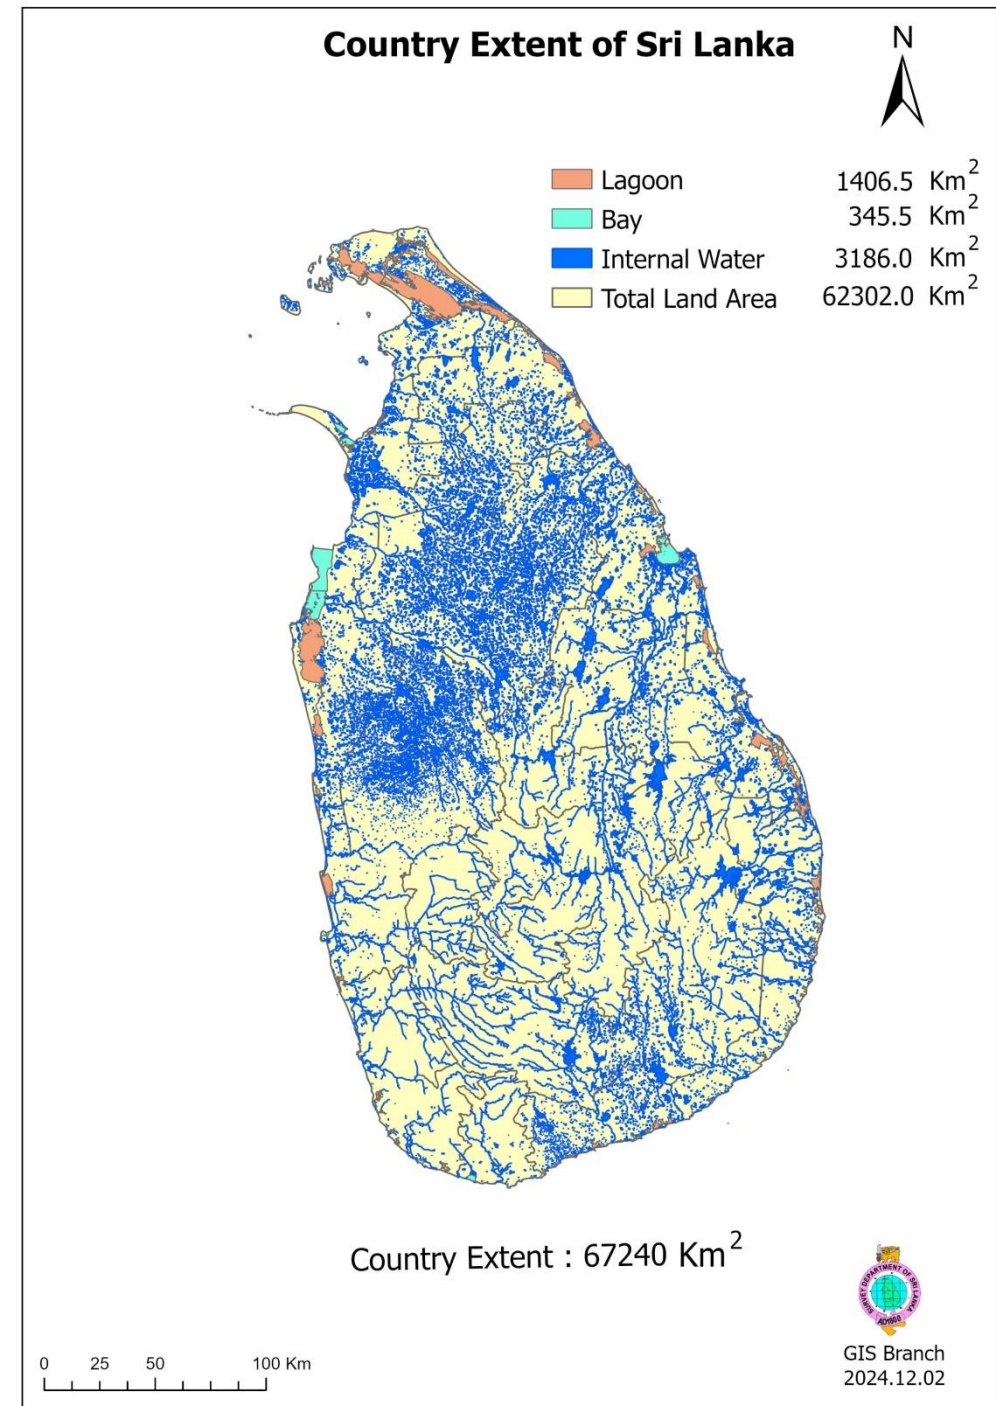

Re-Computation of Country Extent

On 2nd August 2024,
Survey Department of Sri Lanka

Re-Computation of Country Extent

- Declaration of new extent of Sri Lanka

	Total Land Area	Total Inland Water			Country Extent of Sri Lanka
		Internal Waters	Lagoon Area	Bay Area	
Data Source : 50K 2 nd edition (V2.1)	62,302 km ²	3,186 km ²	1,406.5 km ²	345.5 km ²	67,240 km ²
Number of Islands, Lagoons & Bays	176		115	62	

- The extent of Sri Lanka is declared as **67,240 km²**

Re-Computation of Country Extent

Area of Sri Lanka by Province and District

Legend

- Central Province (5,730 km²)
- Eastern Province (9,898 km²)
- North Central Province (10,687 km²)
- North-Western Province (8,510 km²)
- Northern Province (9,525 km²)
- Sabaragamuwa Province (4,943 km²)
- Southern Province (5,561 km²)
- Uva Province (8,628 km²)
- Western Province (3,758 km²)

Re-Computation of Country Extent

Locational Tropics of Sri Lanka

- ✓ Sri Lanka is located well within the tropics, between the northern latitude of $5^{\circ} 55'$ and $9^{\circ} 50'$ and the longitude of $79^{\circ} 41'$ to $81^{\circ} 53'$. It has an area of 67240km^2 . The maximum length of the island is 433km and the maximum width is 241km .